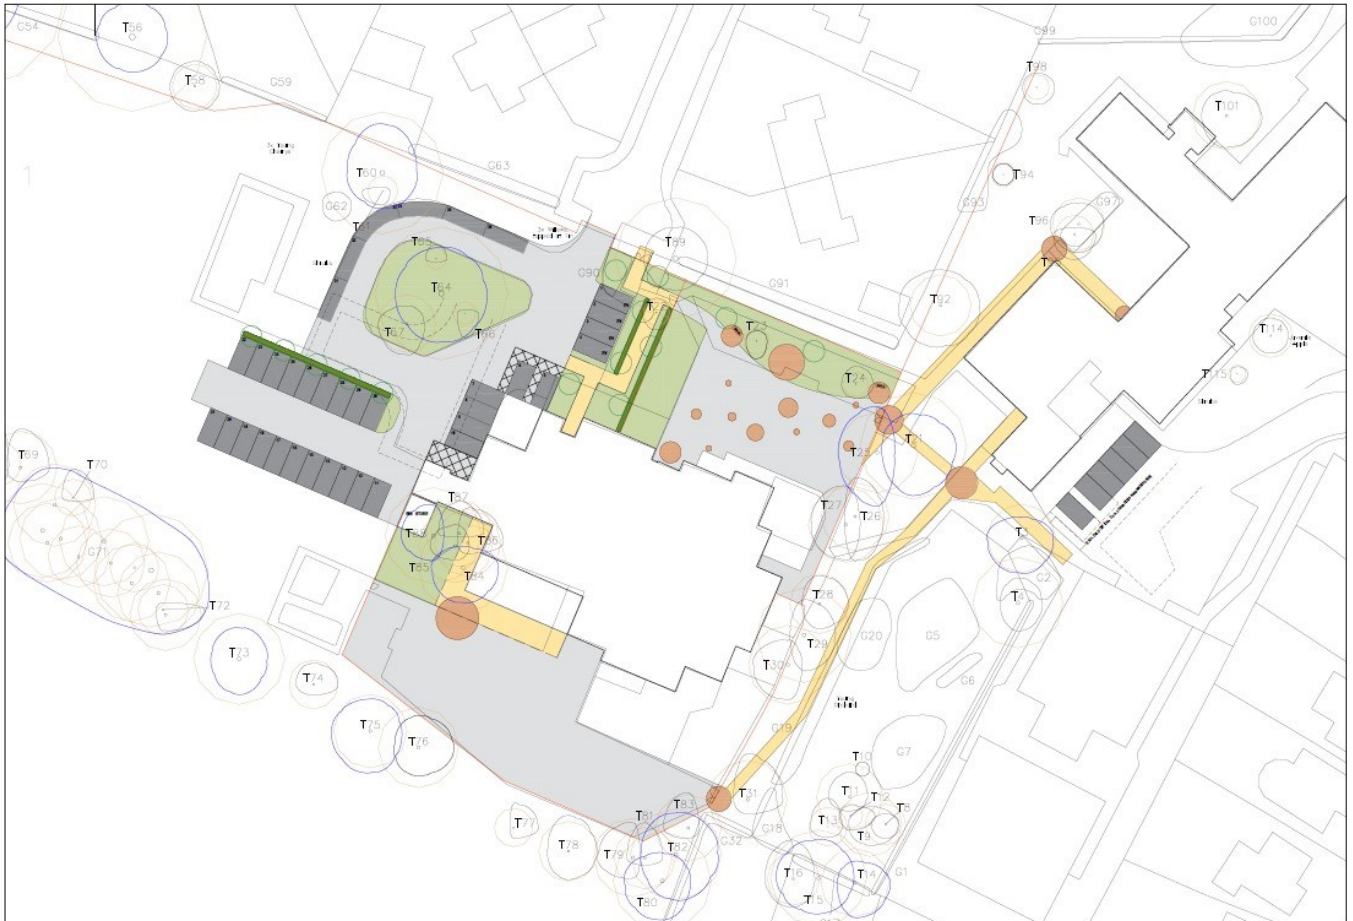

The proposed development seeks to address a number of challenges at the site and to improve the current facilities to cater for the existing and future needs of the school.

The works proposed include the following:

- Internal reconfiguration including reorientation so that the main school entrance is off Breary Rise (it is currently off Tredgold Crescent).
- New build extensions in two locations in the KS1 building (a small dining hall extension and a small extension to the general office/staff areas).
- New landscape strategy across the site, including:
 - ◇ A landscaped link between the two buildings
 - ◇ The reorganisation and expansion of car parking
 - ◇ Perimeter fencing to the full boundary of the school campus
 - ◇ New planting

**Indicative Site Layout Plan as Proposed*

Our development proposals can be viewed online and you can also contact the Design Team if you have any queries or comments. Details are at the bottom of this page.