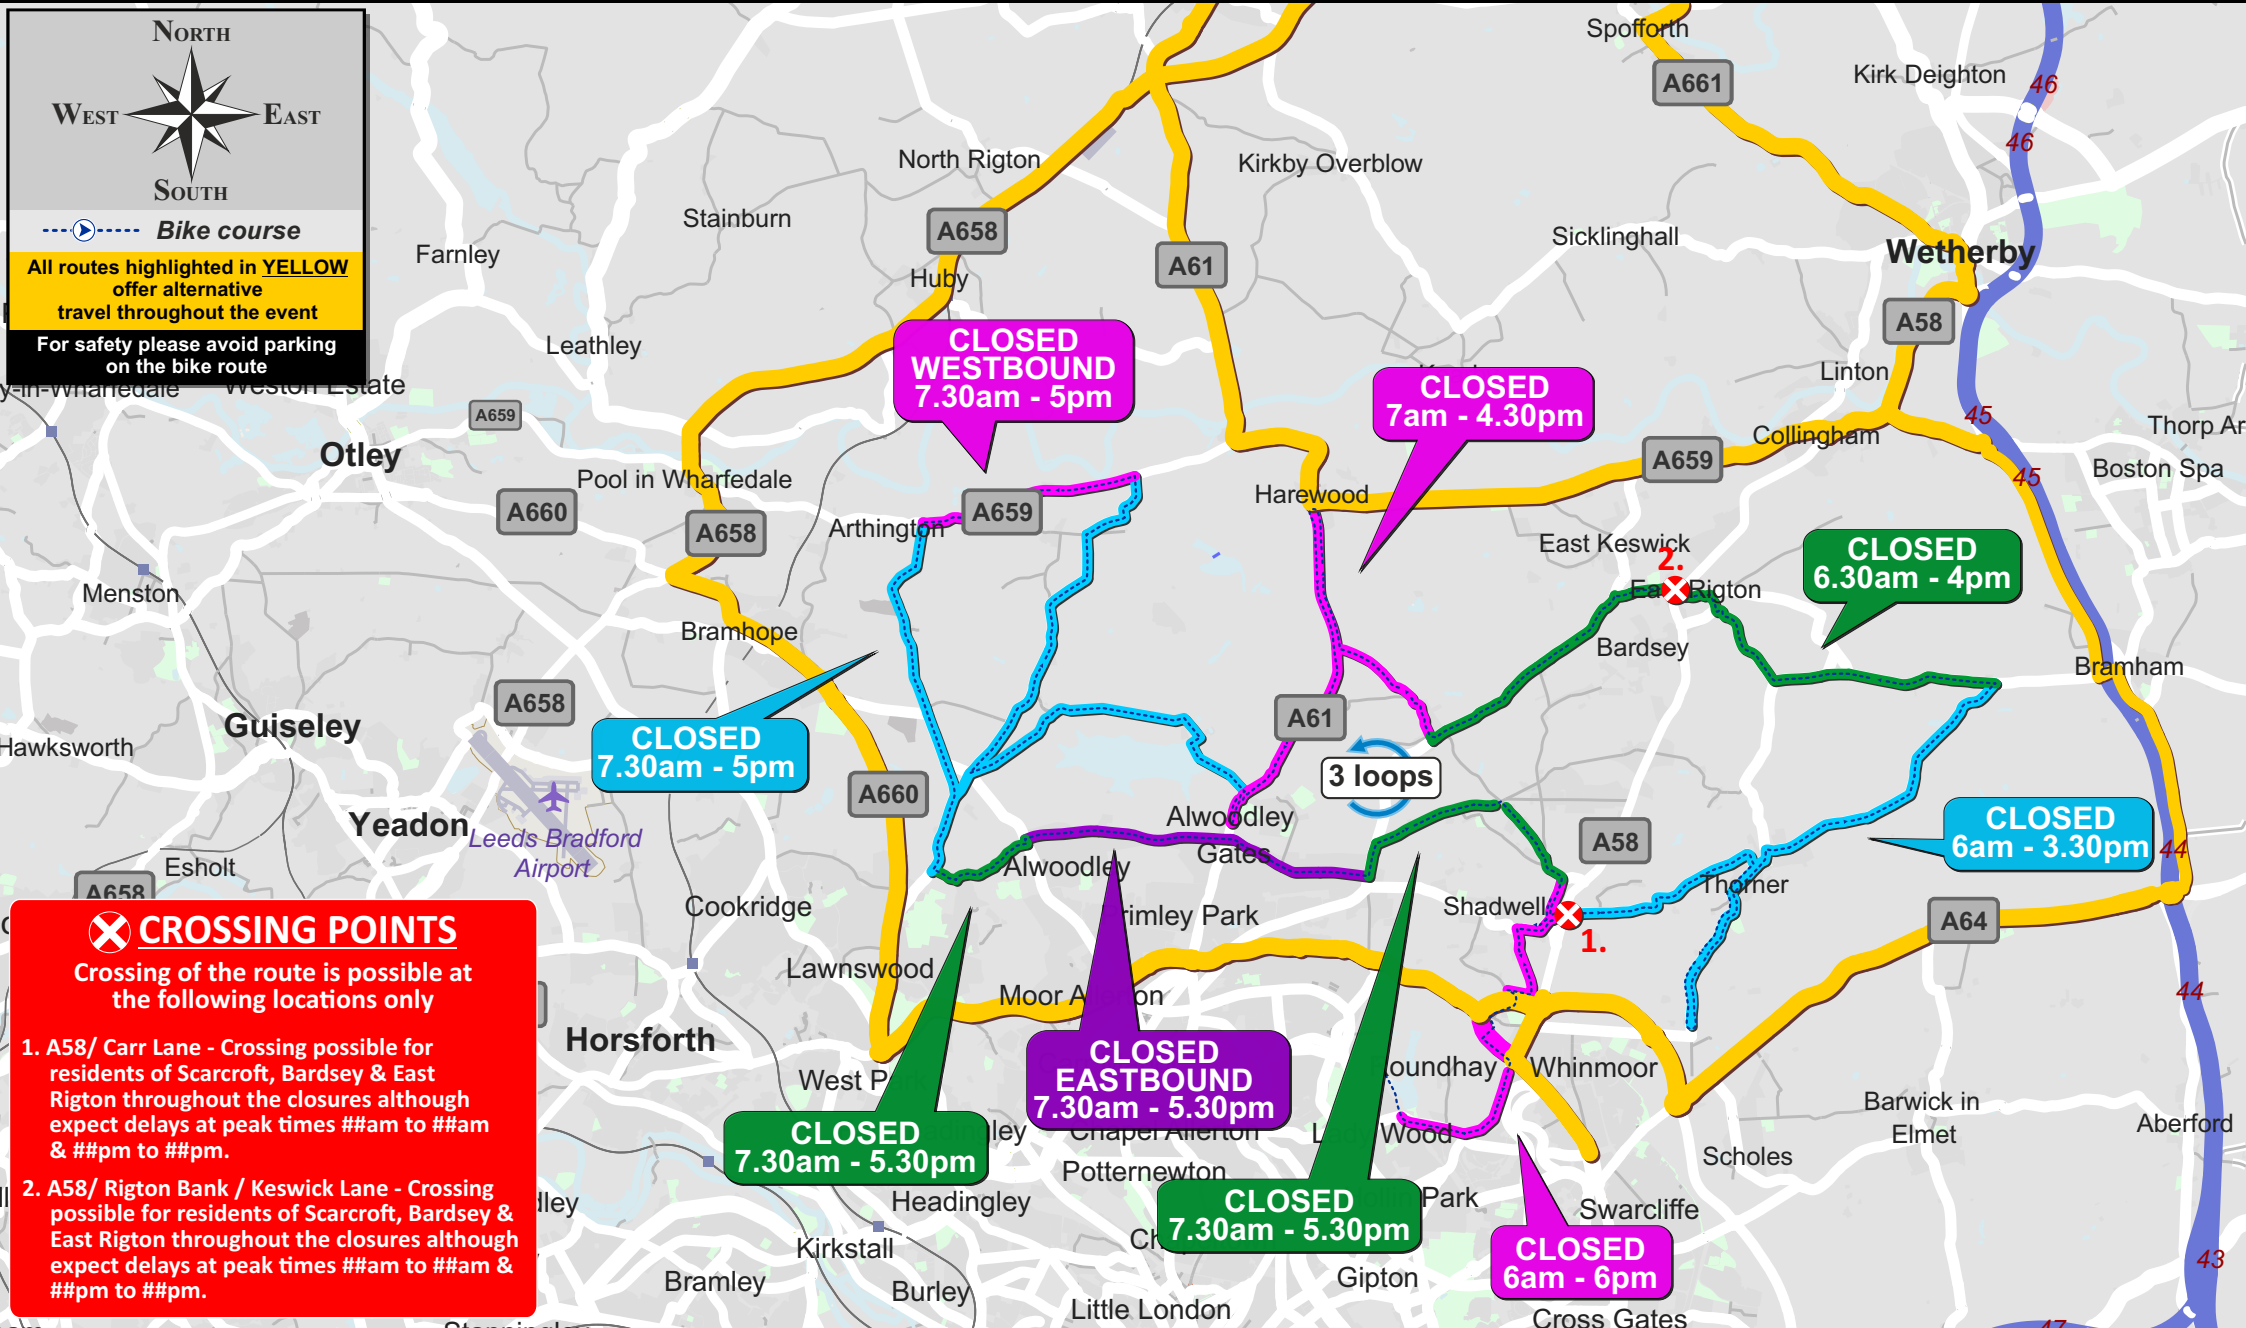

NORTH
WEST  **EAST**
SOUTH

Bike course

All routes highlighted in **YELLOW** offer alternative travel throughout the event

For safety please avoid parking on the bike route

X CROSSING POINTS

Crossing of the route is possible at the following locations only

1. A58/ Carr Lane - Crossing possible for residents of Scarcroft, Bardsey & East Rigton throughout the closures although expect delays at peak times ##am to ##am & ##pm to ##pm.
2. A58/ Rigton Bank / Keswick Lane - Crossing possible for residents of Scarcroft, Bardsey & East Rigton throughout the closures although expect delays at peak times ##am to ##am & ##pm to ##pm.